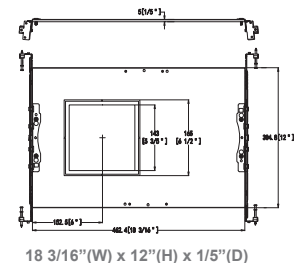

Accessory:

Factory-Installed Option: