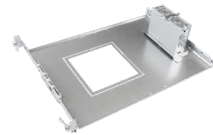

Sample Ordering

Model **Watt** **Color Temp.** **Shape** **Dimming** **Housing**
 CRLC4 - 20W - MCTP - S - D -
 Blank
 WH = WHITE

Accessory:

Blank = No Option For Accessories
 CRLCS-46-RIBH-JB = CRLC Square Mounting Plate With Brackets And J-Box 4/6 in

Factory-Installed Option:

Blank = No Option For Accessories
 OPT-EM-CRLC = EXTERNAL EMERGENCY BACK UP BATTERY

Accessory:

CRLCS-46-RIBH-JB
 CRLC Square Mounting Plate With Brackets And J-Box 4/6 in

Factory-Installed Option: