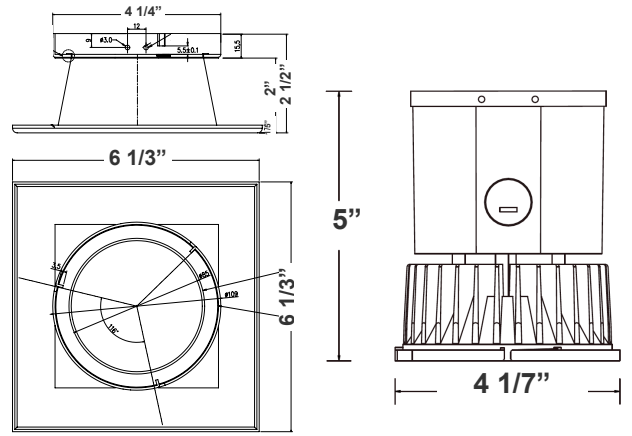

Project Name: _____

Note: _____

Type: _____

7 1/2" (H) X 6 1/3" (W)

Ideal for hotel, offices, retail outlets, restaurant, parking garages, conference room, education facilities and more.

Features

- 4" Haze & White Finish TRIM
- MCTP: The switch is on the light engine
- Mounting Options: Recessed
- 5-Year Warranty
- Lifespan: 50,000 hrs.

Technical Specifications

Electrical:

- Voltage: 120-277V AC 50/60Hz
- Wattage: 27W/34W/40W
- Power factor: >0.90
- Efficacy: 80 LPW

Mechanical:

- 4" Haze & White Finish TRIM
- Mounting Options: Recessed
- Temperature Rating: Designed to operate in temperatures 113°F
- No IC-Rated
- Suitable for Damp Locations
- 5-Year Warranty